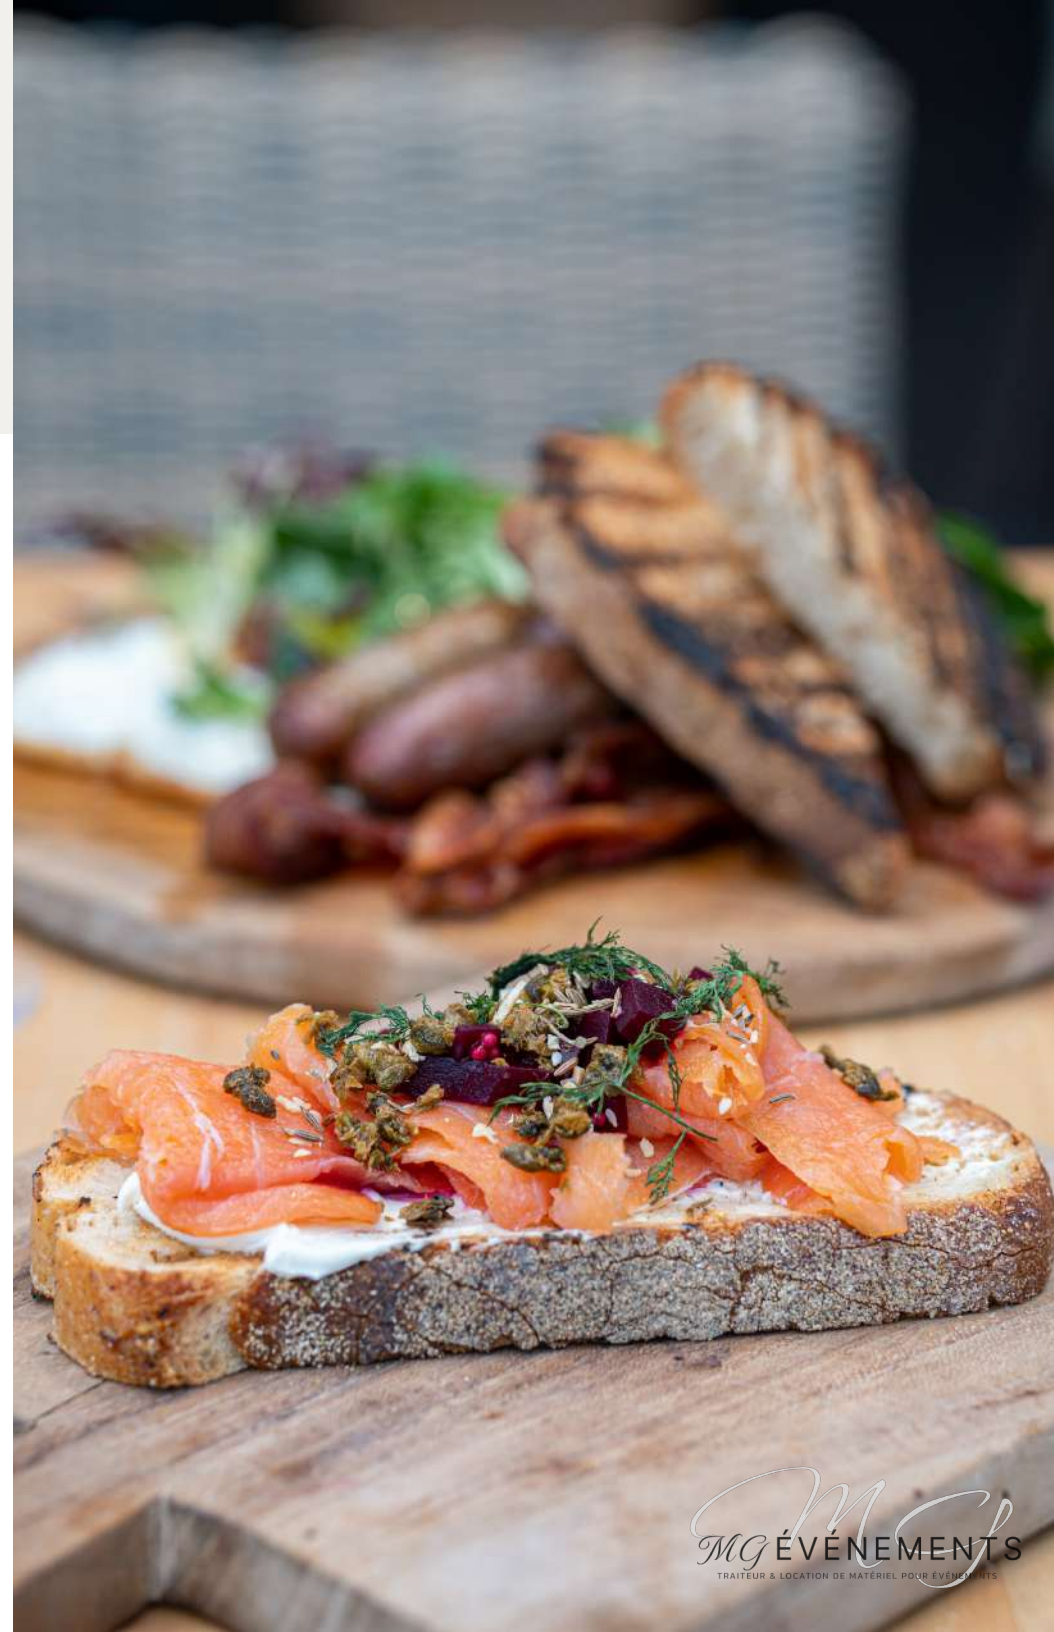

### **Petit déjeuner**

*Chocolatine, croissant, brioche perdue, pancake, salade de fruits, assortiment de pains, confiture, miel, pâte à tartiner, fromage blanc et muesli*

### **Assortiment de salés**

*Egg & bacon, club saumon, toasts avocat-bacon-œuf poché, toast tomate burrata, tortilla*

An outdoor event scene featuring a long table covered with a white tablecloth, set with white dishes and glasses. Several people are seated at the table, engaged in conversation. The setting is outdoors, with a wooden pergola structure overhead and lush greenery and trees in the background. The lighting suggests a late afternoon or early evening setting.